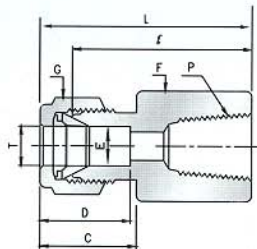

# Female Connector

## Imperial Range:

Part No.	Tube O. D. T in	P (NPT)	E Min	Width across flat		D	C	l	L
				F	G				
				in	in				
PFC-02-02	1/8	1/8	2.28	9/16	7/16	12.70	15.24	22.10	28.70
PFC-02-04	1/8	1/4	2.28	3/4	7/16	12.70	15.24	26.92	33.52
PFC-03-02	3/16	1/8	3.04	9/16	1/2	13.71	16.00	23.10	29.71
PFC-04-02	1/4	1/8	4.82	9/16	9/16	15.24	17.78	23.88	31.24
PFC-04-04	1/4	1/4	4.82	3/4	9/16	15.24	17.78	28.45	35.81
PFC-04-06	1/4	3/8	4.82	7/8	9/16	15.24	17.78	30.23	37.59
PFC-04-08	1/4	1/2	4.82	1-1/16	9/16	15.24	17.78	35.05	42.41
PFC-05-02	5/16	1/8	6.35	9/16	5/8	16.25	17.78	24.64	32.00
PFC-05-04	5/16	1/4	6.35	3/4	5/8	16.25	18.54	29.47	36.83
PFC-06-02	3/8	1/8	7.11	5/8	11/16	16.76	18.54	25.40	32.76
PFC-06-04	3/8	1/4	7.11	3/4	11/16	16.76	19.30	30.23	37.59
PFC-06-06	3/8	3/8	7.11	7/8	11/16	16.76	19.30	31.75	39.11
PFC-06-08	3/8	1/2	7.11	1-1/16	11/16	16.76	19.30	36.58	43.94
PFC-06-12	3/8	3/4	7.11	1-5/16	11/16	22.86	19.30	40.39	47.75
PFC-08-04	1/2	1/4	10.41	1-3/16	7/8	22.86	19.30	30.22	40.38
PFC-08-06	1/2	3/8	10.41	7/8	7/8	22.86	21.84	31.75	41.91
PFC-08-08	1/2	1/2	10.41	1-1/16	7/8	22.86	21.84	36.57	46.73
PFC-08-12	1/2	3/4	10.41	1-5/16	7/8	24.38	21.84	38.10	48.26
PFC-10-06	5/8	3/8	12.70	15/16	1	24.38	21.84	31.75	41.91
PFC-10-08	5/8	1/2	12.70	1-1/16	1	24.38	21.84	36.57	46.73
PFC-12-08	3/4	1/2	15.74	1-1/16	1-1/8	24.38	21.84	36.57	46.73
PFC-12-12	3/4	3/4	15.74	1-5/16	1-1/8	24.38	21.84	38.10	48.26
PFC-14-12	7/8	3/4	18.28	1-5/16	1-1/4	25.90	21.84	39.62	49.78
PFC-16-12	1	3/4	22.35	1-3/8	1-1/2	31.24	26.41	41.05	53.24
PFC-16-16	1	1	22.35	1-5/8	1-1/2	31.24	26.41	50.04	62.23

All dimensions are in millimeters unless otherwise specified. Dimensions are for reference only, subject to change.