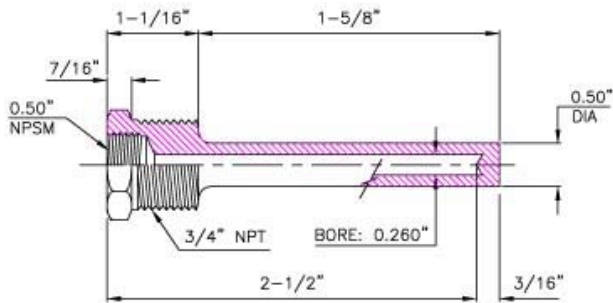

## Limited Space , Threaded , Straight Shank ,

1/4" Nominal Bore

Part #	P	H
050TW-LS-T-260	1/2"	1-1/8"
075TW-LS-T-260	3/4"	1-1/8"
100TW-LS-T-260	1"	1-3/8"

3/8" Nominal Bore

Part #	P	H
050TW-LS-T-385	1/2"	1-1/8"
075TW-LS-T-385	3/4"	1-1/8"
100TW-LS-T-385	1"	1-3/8"