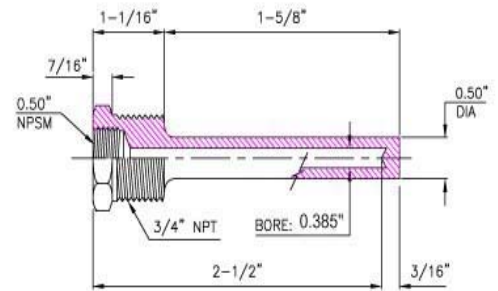

## Limited Space , Threaded , Straight Shank ,

1/4" Nominal Bore

Part #	P	H
050TW-LS-T-260	1/2"	1-1/8"
075TW-LS-T-260	3/4"	1-1/8"
100TW-LS-T-260	1"	1-3/8"

3/8" Nominal Bore

Part #	P	H
050TW-LS-T-385	1/2"	1-1/8"
075TW-LS-T-385	3/4"	1-1/8"
100TW-LS-T-385	1"	1-3/8"